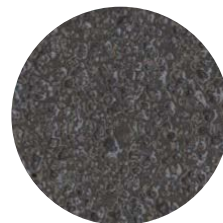

STENCIL PATTERN CONCRETE

Colour selector for multimix and stamped concrete products
Contemporary Colour range

SANDY BEIGE

LIGHT STONE

SANDSTONE

MOCHA

COFFEE

FAWN

LIGHT TERRACOTTA

BRICK RED

DARK TERRACOTTA

FOSSIL

REPTILE

TRUFFLE

LIGHT GREY

FRENCH GREY

GUNMETAL

BLUESTONE

SMOKEY BLACK

CHARCOAL

PLEASE NOTE Colours on this chart are represented as closely as possible to the finished product. Variations in shading may occur, depending on conditions and finishing practice. Designer Concrete colours shown on this chart are specifically formulated for use in installation of decorative concrete, where strong, lasting colours are required.